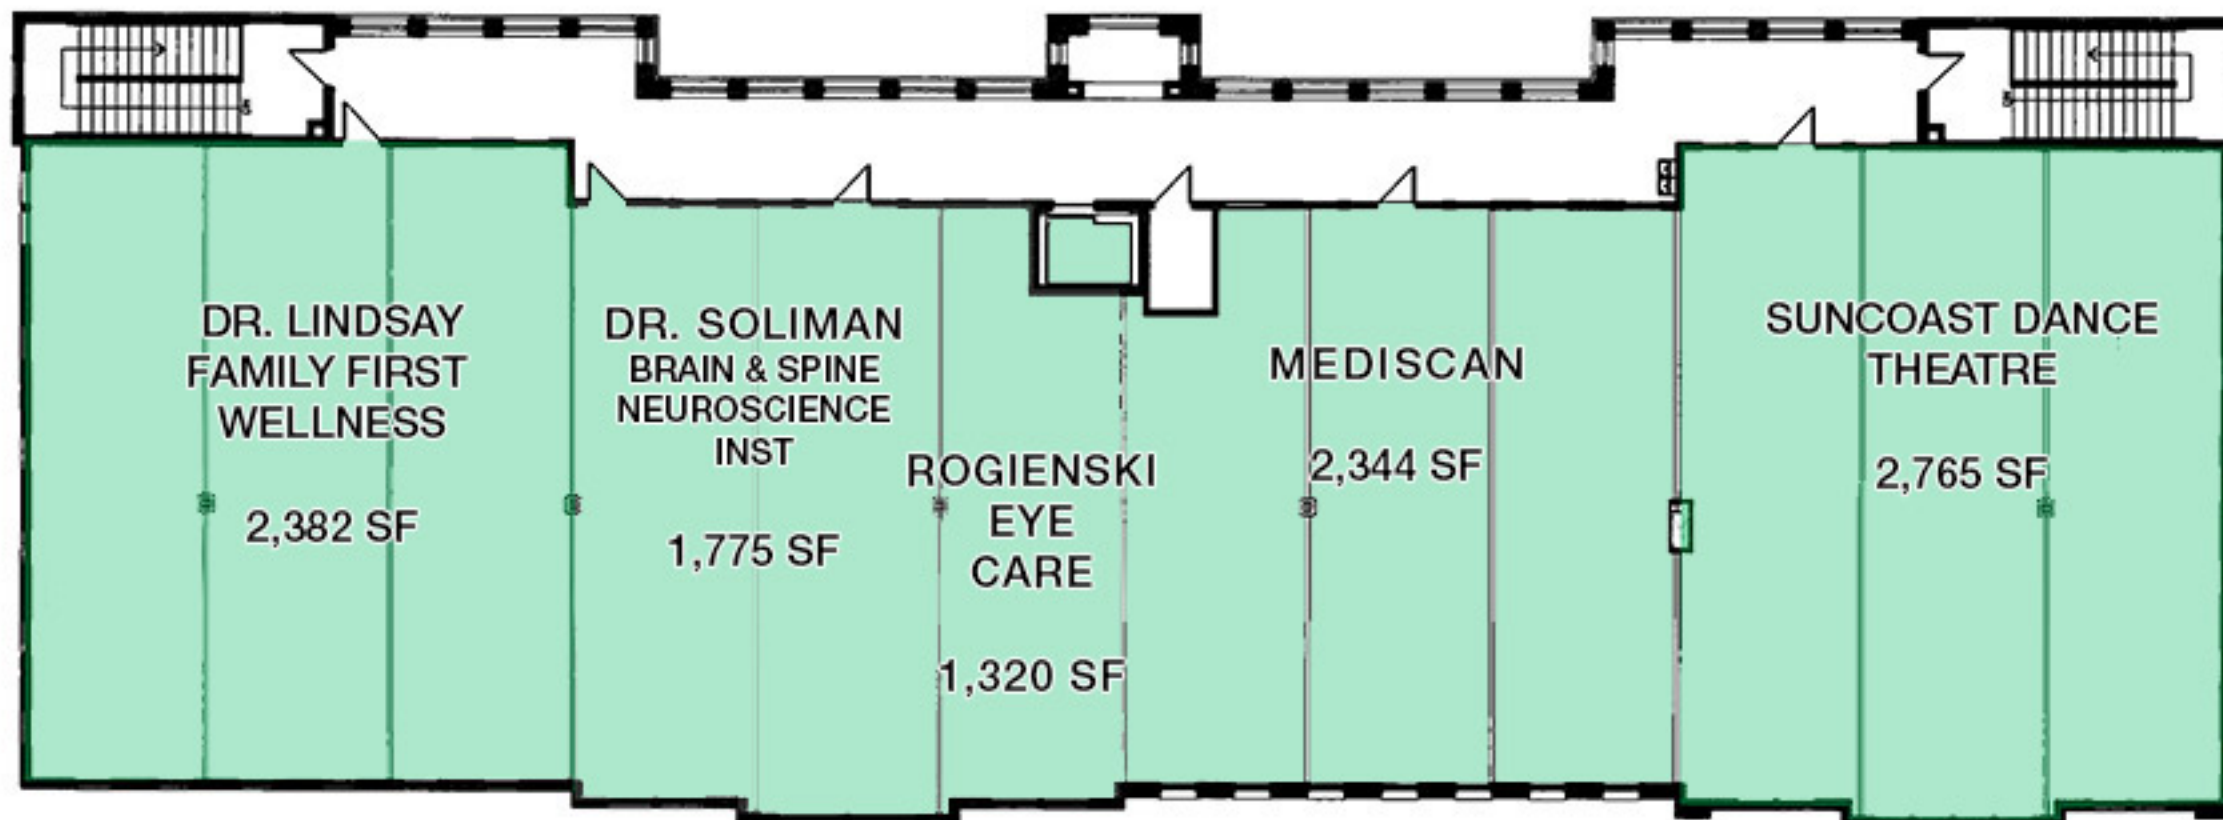

**NorthPointe Village
Pasco Building**
total: 11,103 sf

DR. LINDSAY
FAMILY FIRST
WELLNESS
2,382 SF

DR. SOLIMAN
BRAIN & SPINE
NEUROSCIENCE
INST
1,775 SF

ROGIENSKI
EYE
CARE
1,320 SF

MEDISCAN
2,344 SF

SUNCOAST DANCE
THEATRE
2,765 SF

211

209

207

205

201

NorthPointe Village
Pasco Building - 2nd Floor